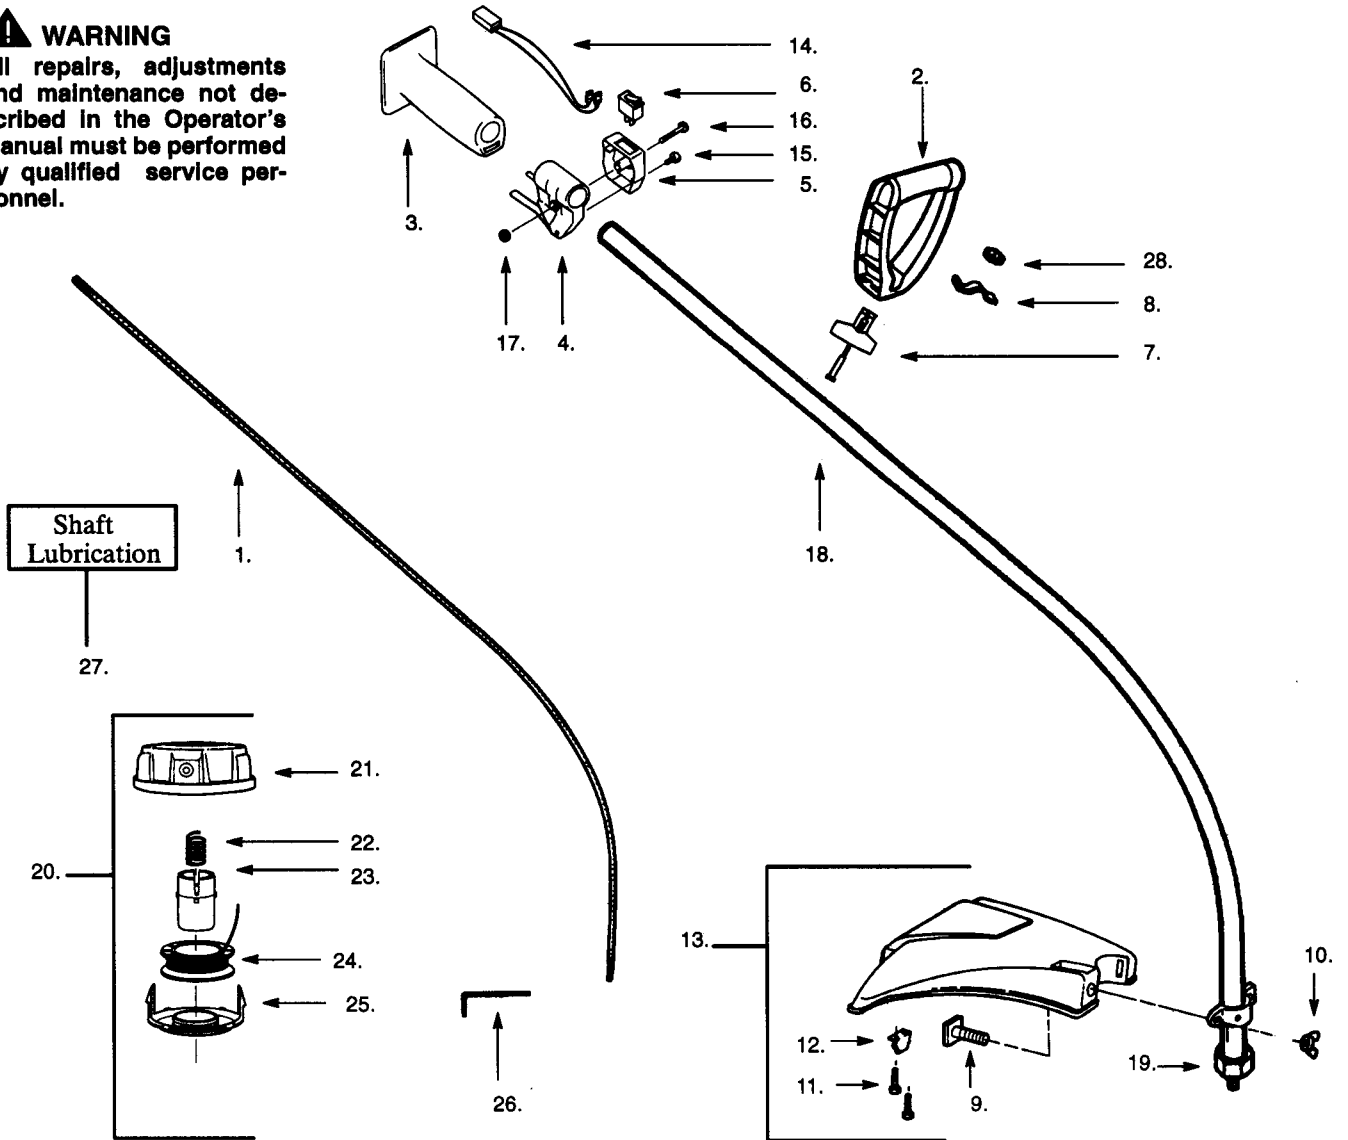

## SPAREPARTS

107 26 19-63

**WARNING**  
 All repairs, adjustments and maintenance not described in the Operator's Manual must be performed by qualified service personnel.

Ref.	Part No.	Description	Ref.	Part No.	Description
1.	530-094551	Drive Shaft-51"	20.	952-715552	Cutting Head Ass'y. (Incl. 21-25)
2.	530-014222	Handle	21.	530-094875	Hub Ass'y.
3.	530-029445	Grip-Drive Shaft	22.	530-094830	Spring
4.	530-014646	Throttle Hsg.	23.	530-094827	Release Button
5.	530-036855	Switch Cover	24.	952-715508	Spool w/Line
6.	530-036493	Switch	25.	530-094828	Cover
7.	530-069252	T-Handle Kit	26.	530-031159	Hex Wrench 5/32
8.	530-094742	Clamp-Handle	27.	952-030102	Shaft Lubrication.
9.	530-015820	Bolt-Shield	28.	530-015610	Nut-Square
10.	530-016118	Wing Nut-Shield			
11.	530-015886	Screw-Line Limiter			
12.	530-095249	Line Limiter			
13.	530-069666	Shield Kit Ass'y. (Incl. 11 & 12)			
14.	530-047160	Lead Wire Ass'y			
15.	530-015932	Screw (Short)-Switch Cvr.			
16.	530-015933	Screw (Long)-Switch Cvr.			
17.	530-015768	Locknut-Switch Cover			
18.	530-095303	Drive Shaft Hsg.			
19.	530-094543	Dust Cup			