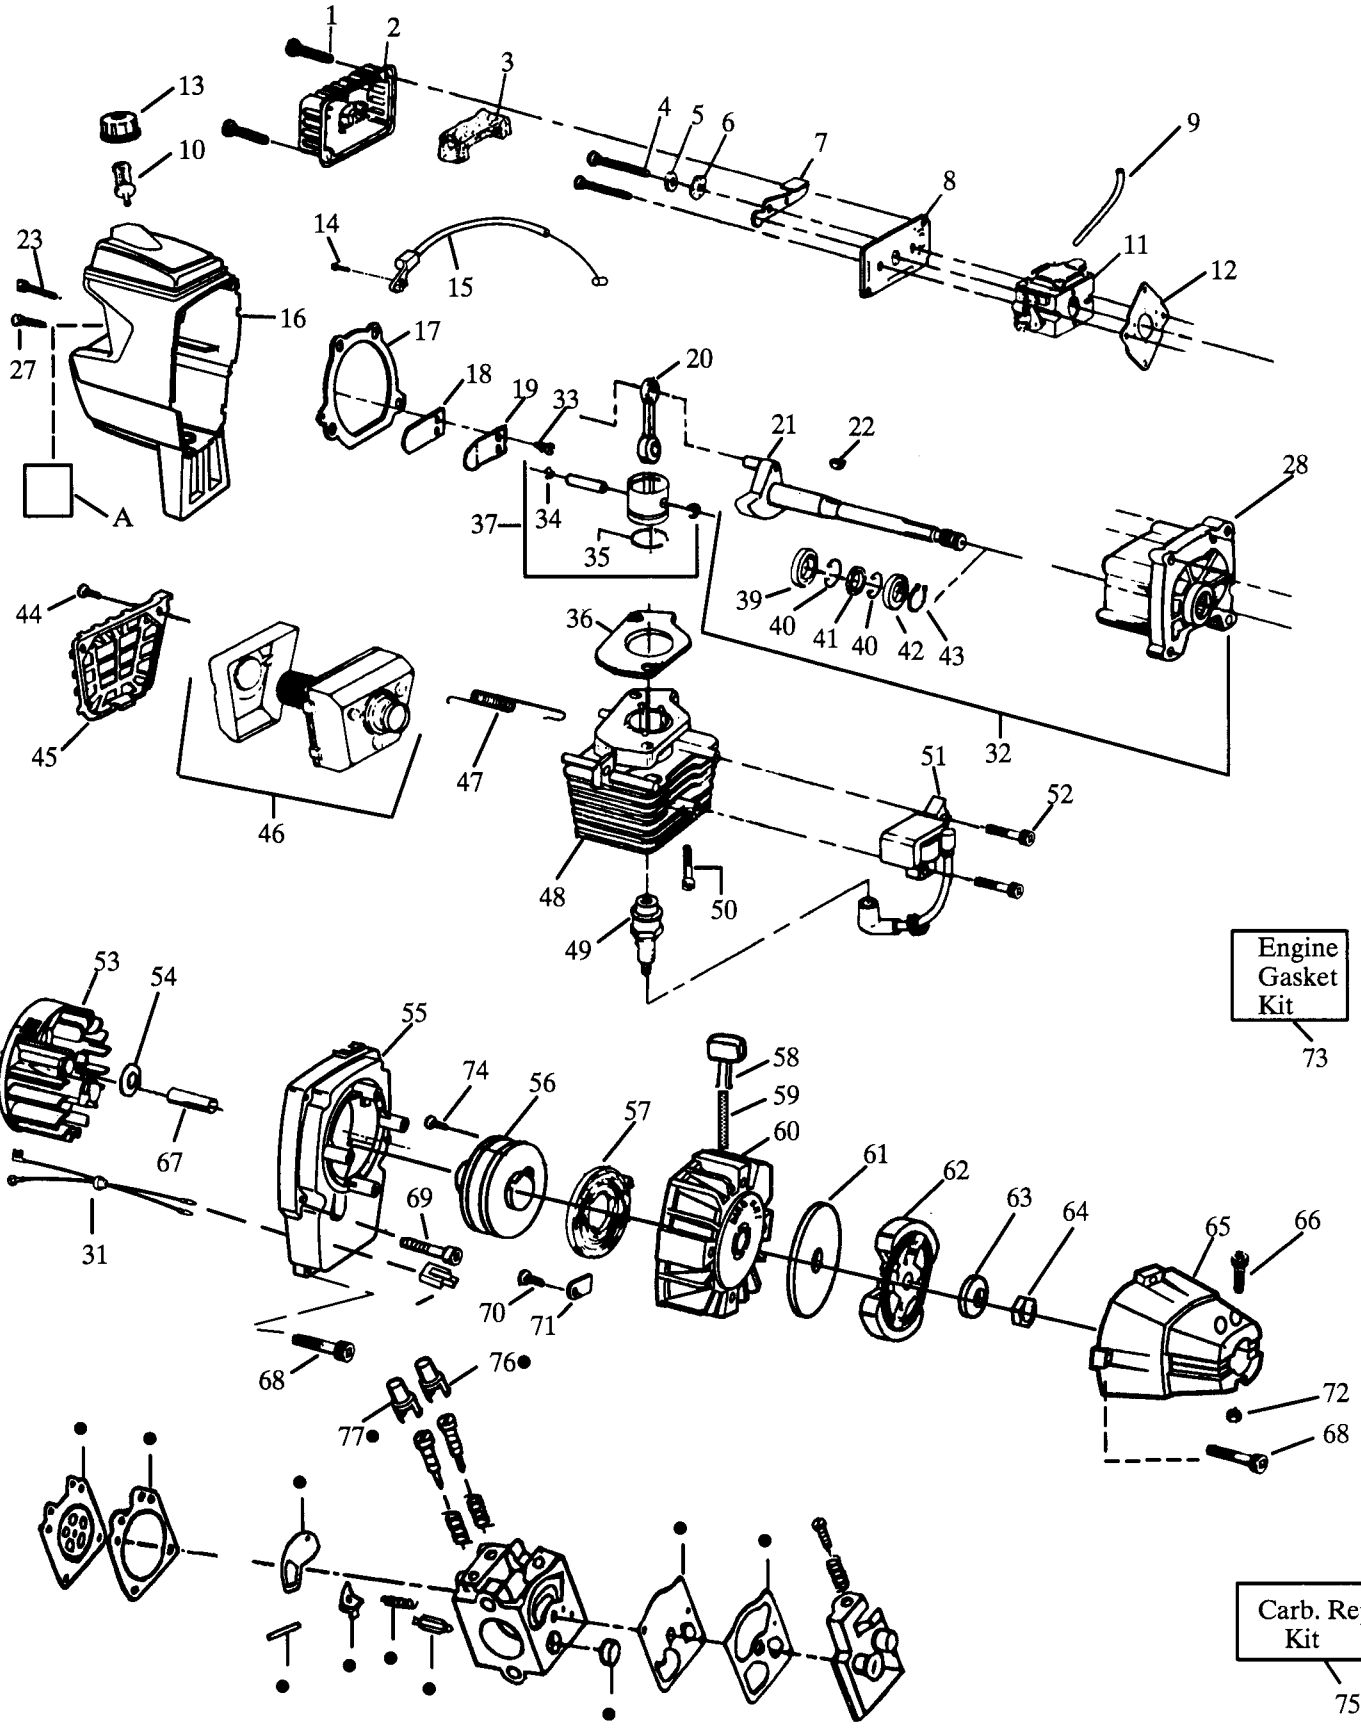

## SPAREPARTS

107 26 19-63

**WARNING**  
 All repairs, adjustments and maintenance not described in the Operator's Manual must be performed by qualified service personnel.

Ref.	Part No.	Description	Ref.	Part No.	Description
1.	530-094551	Drive Shaft-51"	20.	952-715552	Cutting Head Ass'y. (Incl. 21-25)
2.	530-014222	Handle	21.	530-094875	Hub Ass'y.
3.	530-029445	Grip-Drive Shaft	22.	530-094830	Spring
4.	530-014646	Throttle Hsg.	23.	530-094827	Release Button
5.	530-036855	Switch Cover	24.	952-715508	Spool w/Line
6.	530-036493	Switch	25.	530-094828	Cover
7.	530-069252	T-Handle Kit	26.	530-031159	Hex Wrench 5/32
8.	530-094742	Clamp-Handle	27.	952-030102	Shaft Lubrication.
9.	530-015820	Bolt-Shield	28.	530-015610	Nut-Square
10.	530-016118	Wing Nut-Shield			
11.	530-015886	Screw-Line Limiter			
12.	530-095249	Line Limiter			
13.	530-069666	Shield Kit Ass'y. (Incl. 11 & 12)			
14.	530-047160	Lead Wire Ass'y			
15.	530-015932	Screw (Short)-Switch Cvr.			
16.	530-015933	Screw (Long)-Switch Cvr.			
17.	530-015768	Locknut-Switch Cover			
18.	530-095303	Drive Shaft Hsg.			
19.	530-094543	Dust Cup			